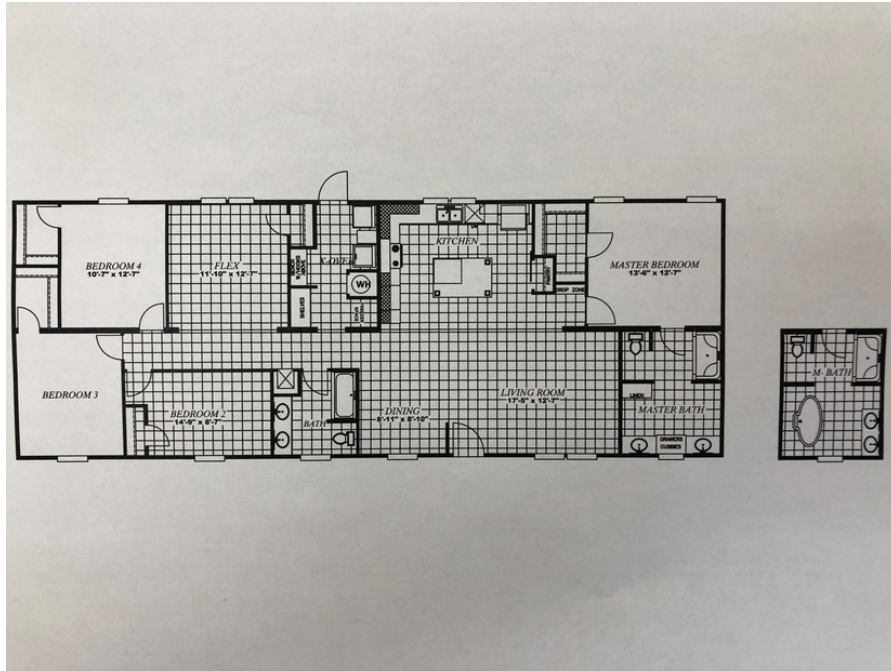

Farmhouse Breeze 72

Farmhouse Breeze 72

Model number: 46ANN28724AH19

4 beds • 2 baths • 2016 sq.ft. • 28' width • 72' depth

Our home building facilities invest in continuous product and process improvements. Plans, dimensions, features, materials, specifications and availability are subject to change without notice or obligation. Renderings and floor plans are representative likenesses of our homes and may differ from the actual homes. We invite you to tour a Home Center near you and inspect the highest value in quality housing available or call (865) 933-3333 to speak with a Home Consultant. Copyright 2017, CMH. All rights reserved.