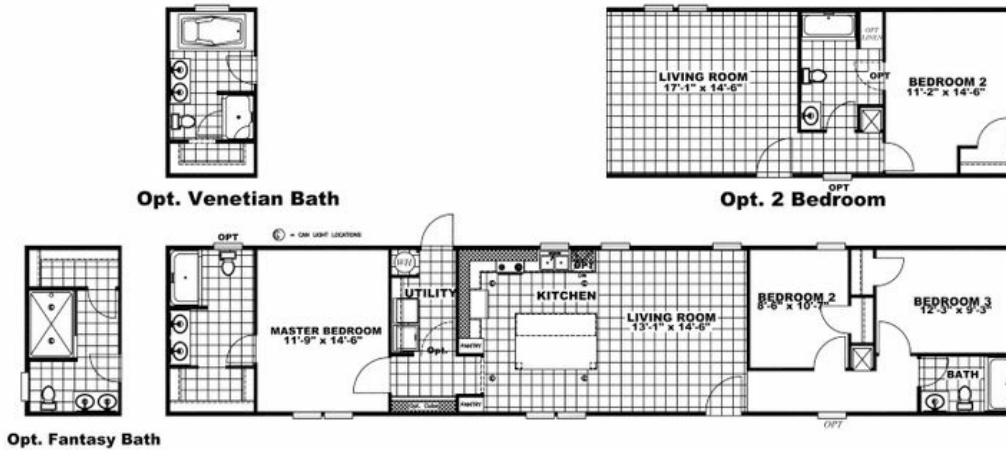

137 Faith Way, Walland, TN

137 Faith Way, Walland, TN Model number: 46BCN16763BH18

3 beds • 2 baths • 1216 sq.ft. • 16' width • 76' depth

Our home building facilities invest in continuous product and process improvements. Plans, dimensions, features, materials, specifications and availability are subject to change without notice or obligation. Renderings and floor plans are representative likenesses of our homes and may differ from the actual homes. We invite you to tour a Home Center near you and inspect the highest value in quality housing available or call (865) 933-3333 to speak with a Home Consultant. Copyright 2017, CMH. All rights reserved.