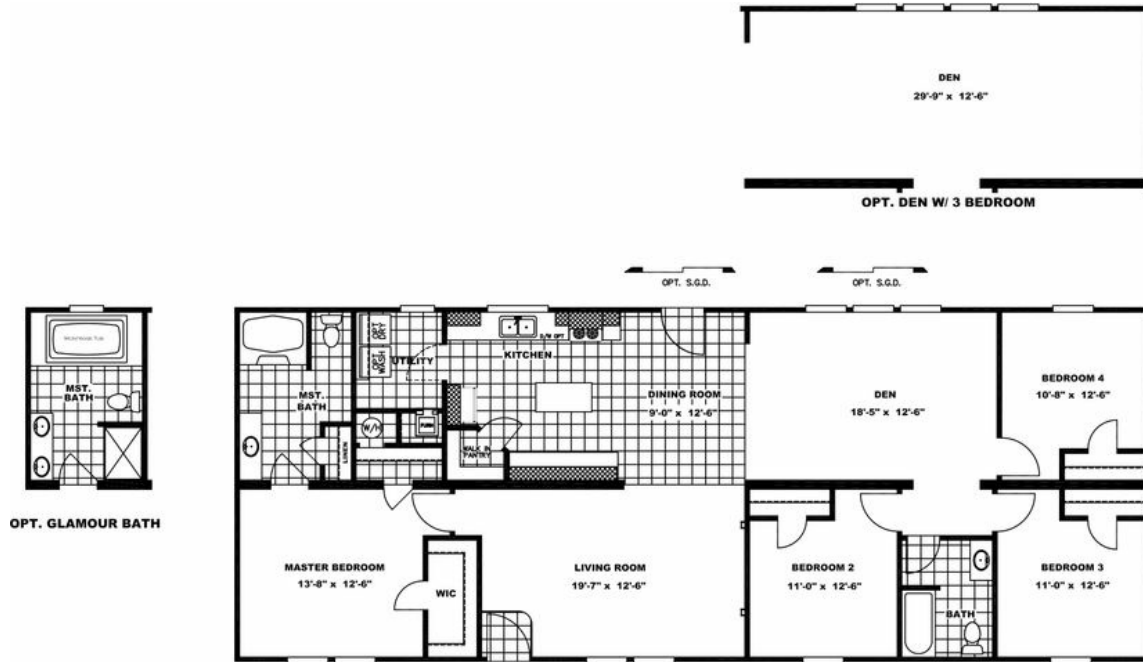

### Rocky Top Model number: 25RGR28684AH18S

**4 beds • 2 baths • 1904 sq.ft. • 28' width • 68' depth**

Our home building facilities invest in continuous product and process improvements. Plans, dimensions, features, materials, specifications and availability are subject to change without notice or obligation. Renderings and floor plans are representative likenesses of our homes and may differ from the actual homes. We invite you to tour a Home Center near you and inspect the highest value in quality housing available or call (865) 933-3333 to speak with a Home Consultant. Copyright 2017, CMH. All rights reserved.

## Rocky Top Model number: 25RGR28684AH18S

**4 beds • 2 baths • 1904 sq.ft. • 28' width • 68' depth**

Our home building facilities invest in continuous product and process improvements. Plans, dimensions, features, materials, specifications and availability are subject to change without notice or obligation. Renderings and floor plans are representative likenesses of our homes and may differ from the actual homes. We invite you to tour a Home Center near you and inspect the highest value in quality housing available or call (865) 933-3333 to speak with a Home Consultant. Copyright 2017, CMH. All rights reserved.