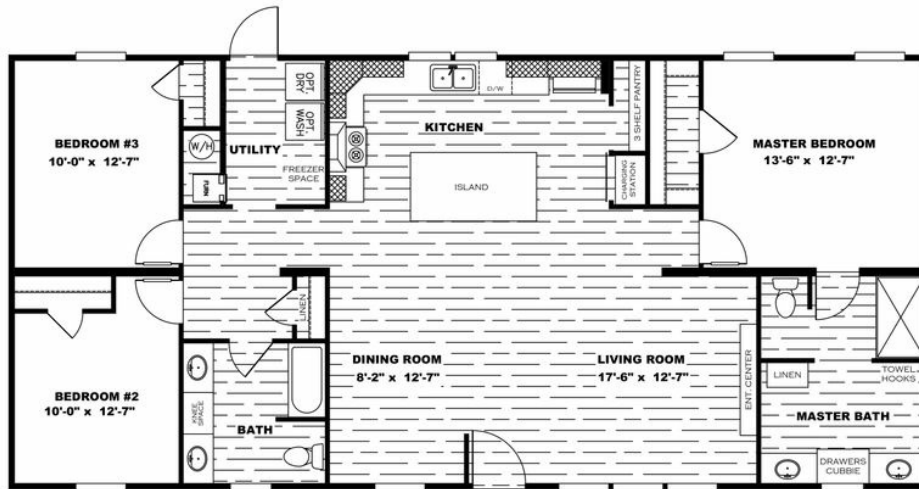

The Lily Mae

The Lily Mae Model number: 34MVP28563AH19
3 beds • 2 baths • 1568 sq.ft. • 28' width • 56' depth

Our home building facilities invest in continuous product and process improvements. Plans, dimensions, features, materials, specifications and availability are subject to change without notice or obligation. Renderings and floor plans are representative likenesses of our homes and may differ from the actual homes. We invite you to tour a Home Center near you and inspect the highest value in quality housing available or call (865) 933-3333 to speak with a Home Consultant. Copyright 2017, CMH. All rights reserved.

The Lily Mae Model number: 34MVP28563AH19

3 beds • 2 baths • 1568 sq.ft. • 28' width • 56' depth

Our home building facilities invest in continuous product and process improvements. Plans, dimensions, features, materials, specifications and availability are subject to change without notice or obligation. Renderings and floor plans are representative likenesses of our homes and may differ from the actual homes. We invite you to tour a Home Center near you and inspect the highest value in quality housing available or call (865) 933-3333 to speak with a Home Consultant. Copyright 2017, CMH. All rights reserved.